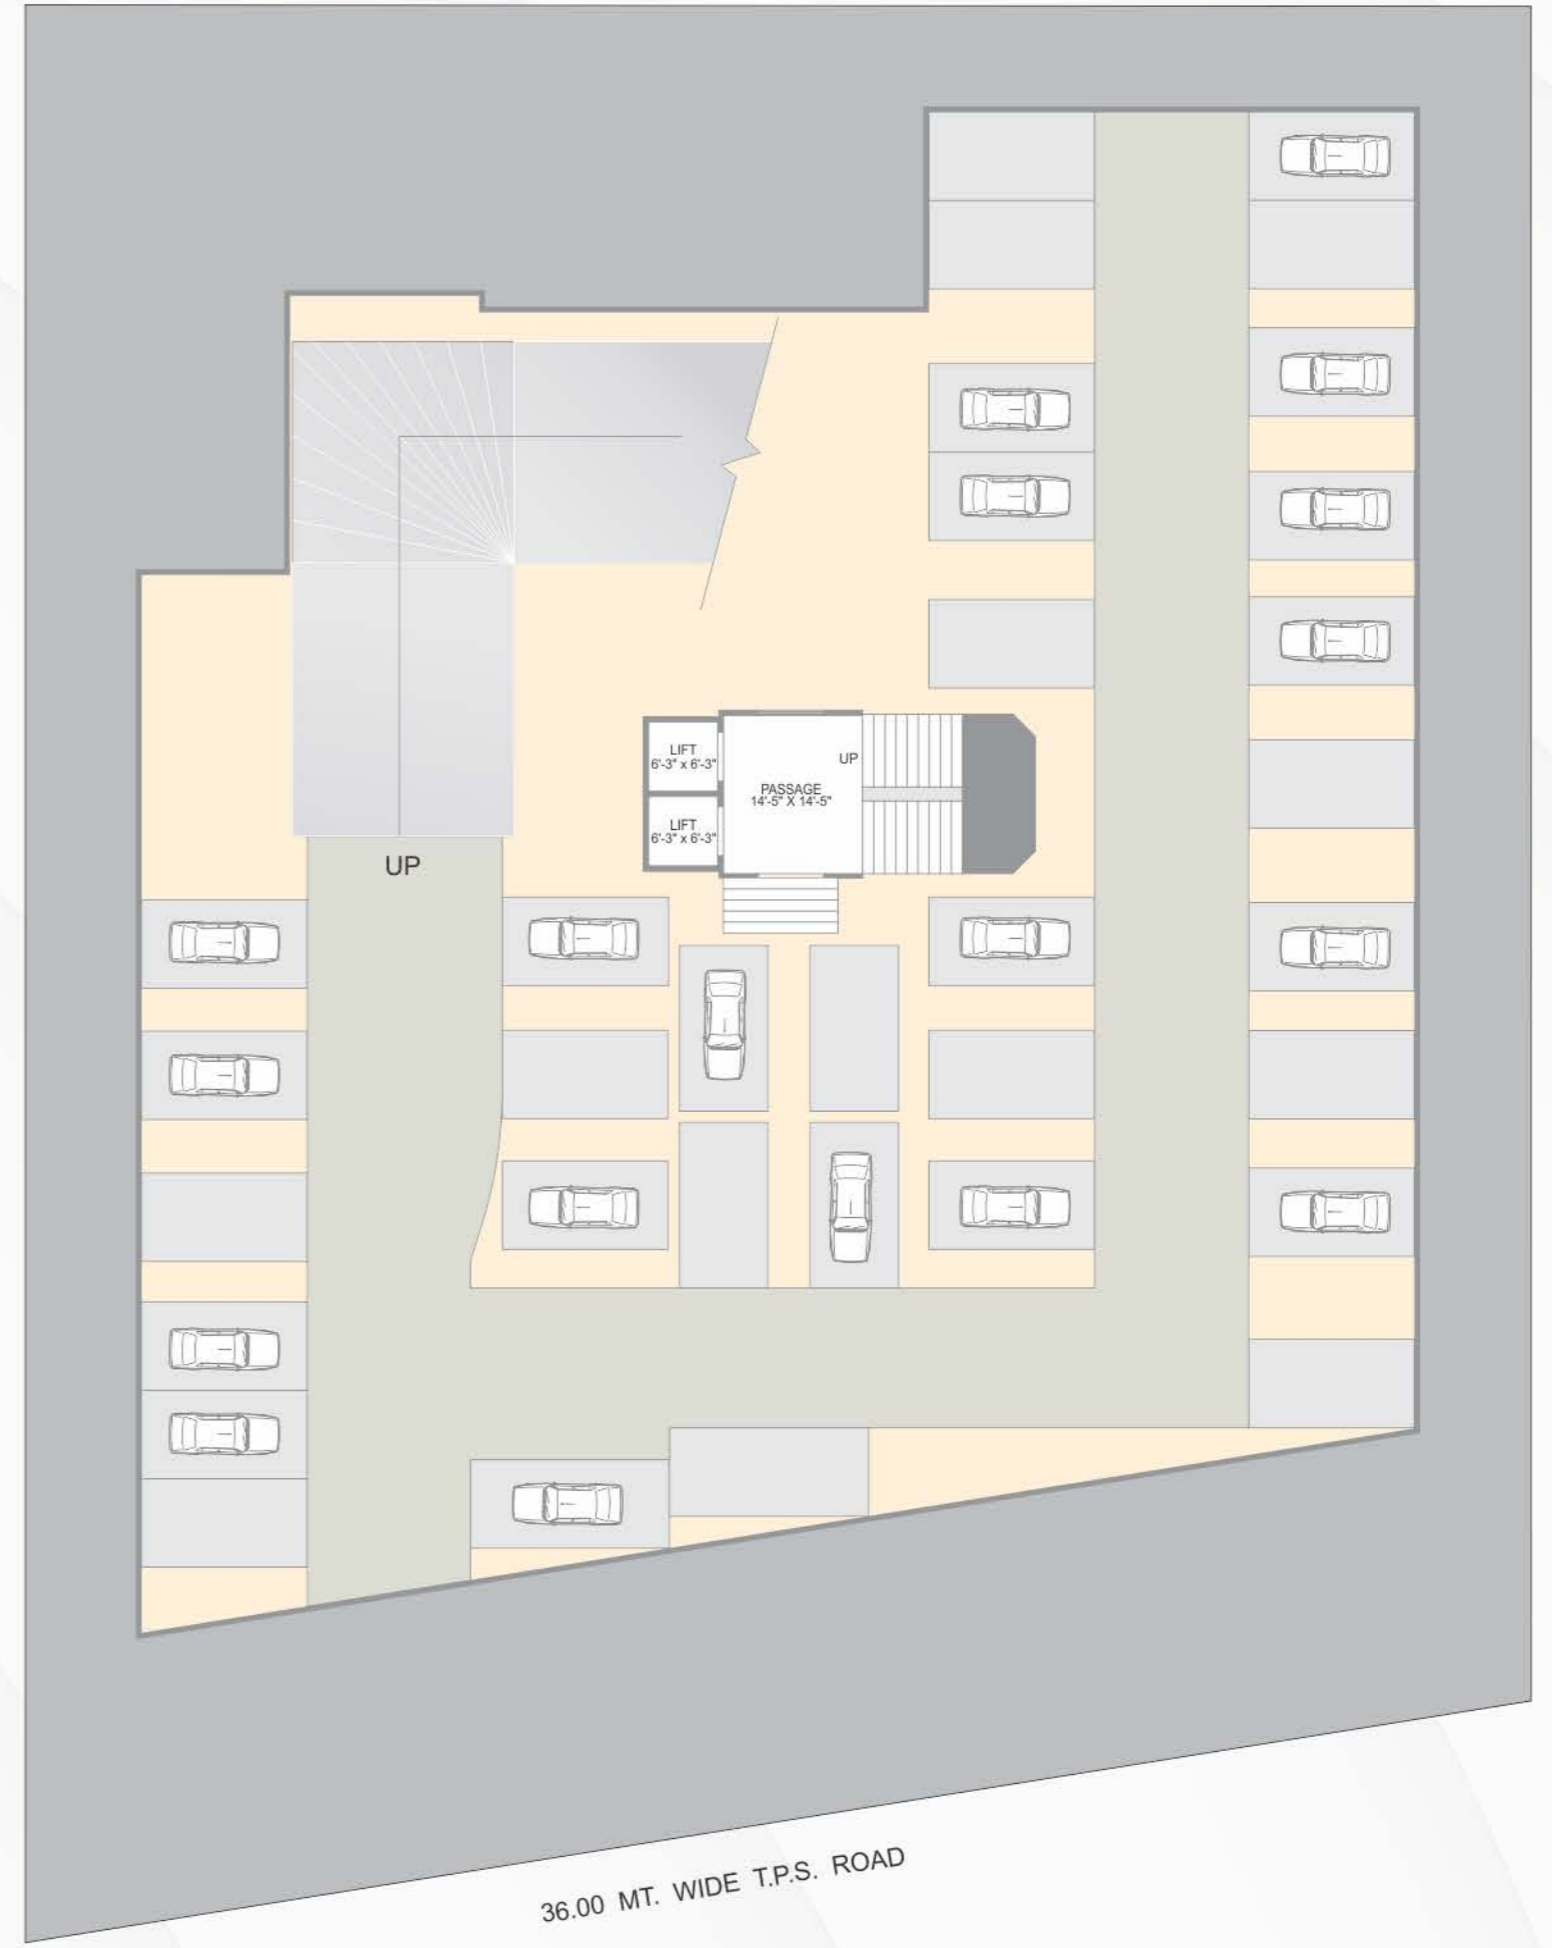

SMC water supply and Under ground & Over head water tank

Parking

One allotted car parking for each flat

Fire

Automated fire safety systems

NIGHT VIEW

LANDSCAPE AND GAZEBO AREA

VOLLEYBALL

CRICKET AREA

BASEMENT PLAN

GROUND FLOOR PLAN

SHAHID SMARAK GARDEN

TYPICAL FLOOR PLAN

SHAHID SMARAK GARDEN

CUT SECTION VIEW

FLOOR PLAN